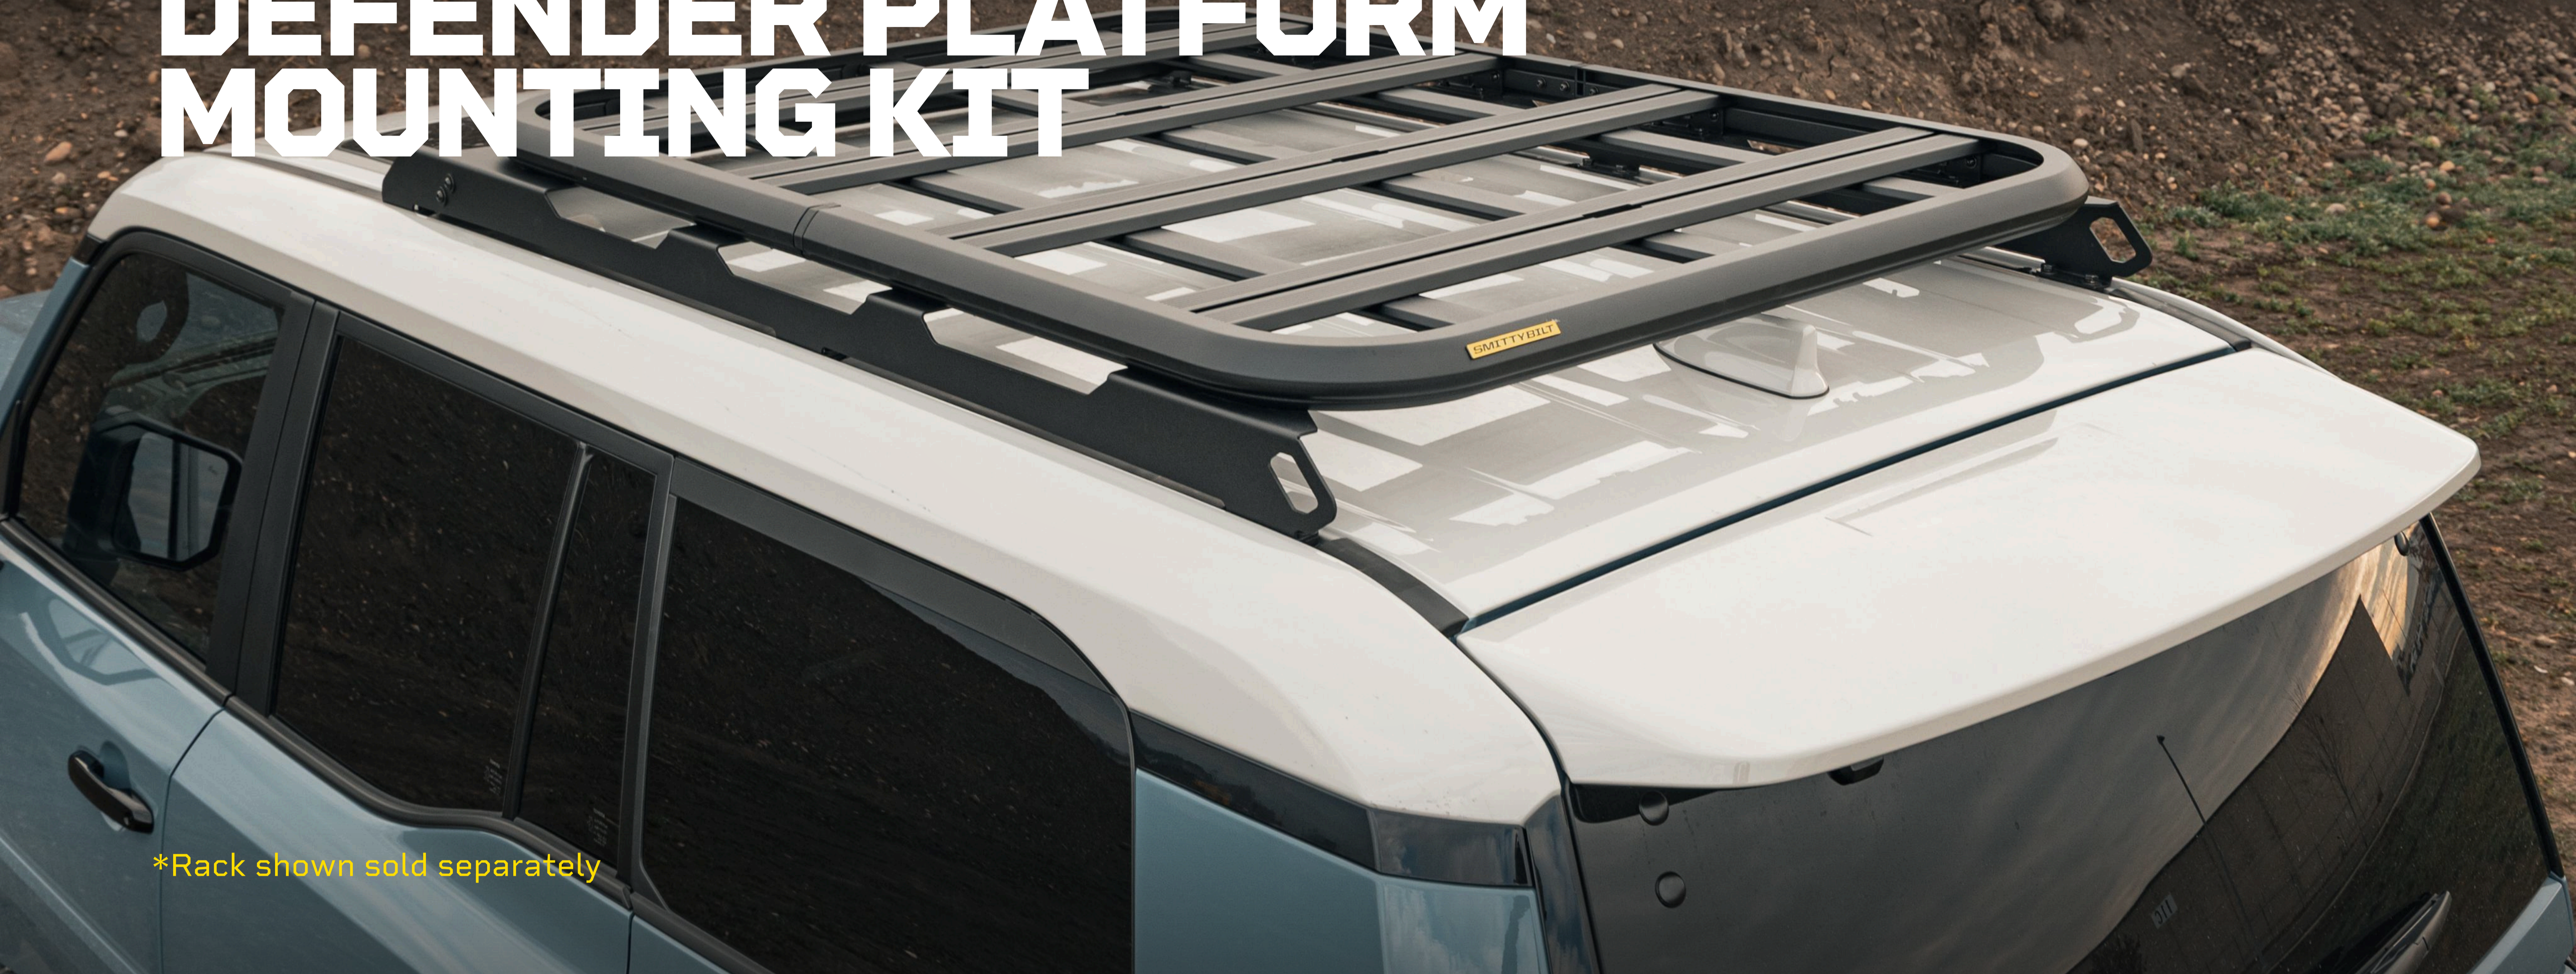

NEW PRODUCT RELEASE
24+ TOYOTA LAND CRUISER

DEFENDER PLATFORM MOUNTING KIT

*Rack shown sold separately

Unlock rooftop capability on your 2024+ Toyota Land Cruiser with the Defender Platform Mounting Kit SBT22. Engineered specifically for the J250 chassis, it delivers a precise fit and a rock-solid foundation for Smittybilt Defender Platform Racks.

Built for overland loads and long-term durability, it integrates cleanly with the factory roofline while maintaining a low-profile, purpose-built look. When your build demands more cargo capacity, this kit provides the strength to carry it.

MISSION-CRITICAL STRENGTHS

- Vehicle-specific fit for 2024+ Land Cruiser (J250)
- Secure mounting foundation for Defender Platform racks
- Durable construction for overland gear and harsh conditions
- Low-profile, factory-style integration

ADVENTURE-READY EXTRAS

- Expands rooftop cargo capacity
- Designed exclusively for Defender Platform systems
- Engineered for daily-use reliability
- Rack sold separately (Part #6045)
- Mounting kit only