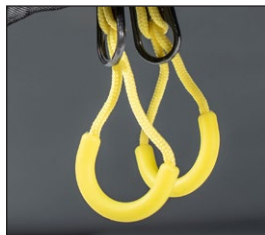

SHOWER AWNING/CHANGING ROOM

Looking for a convenient way to shower, change or use the restroom? Look no further than Smittybilt's new Shower Awning & Changing Room featuring an anodized aluminum frame. The Smittybilt Shower Awning & Changing Room comes complete for your next outdoor adventure with adjustable tie-downs, vehicle access window, and strap mount for a shower head. This sleek tactical gray, universal fit awning mounts to your vehicle with ease, providing you with privacy when you need it most.

FEATURES AND SPECS:

- A** Top cover provided, for overhead protection. Velcro strap mount for shower head
- B** Dual sided zippers, allow for easy access
- C** Stainless steel quick release locking hinges
- D** Adjustable tie-downs
- E** Tactical gray
- F** Vehicle access window
- G** 1000D PVC cover
- H** Quick and easy setup
- I** Universal fit
- J** Anodized aluminum frame
- K** Securing stakes included

DEPLOYABLE ROOF:
Open: 41.3" x 41.3" x 83" | Closed: 44" x 6.5" x 4.7"

DESCRIPTION	PART#	MAP
Shower Awning/Changing Room	2899	\$249.99

Tactical Gray

Dual sided zippers, allow for easy access

Vehicle access window

1000D PVC cover

Adjustable tie-downs