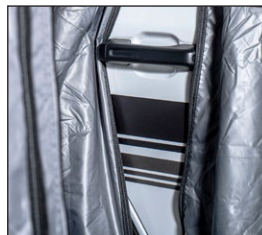

SHOWER AWNING/CHANGING ROOM

Looking for a convenient way to shower, change or use the restroom? Look no further than Smittybilt's new Shower Awning & Changing Room featuring an anodized aluminum frame. The Smittybilt Shower Awning & Changing Room comes complete for your next outdoor adventure with adjustable tie-downs, vehicle access window, and strap mount for a shower head. This sleek tactical gray, universal fit awning mounts to your vehicle with ease, providing you with privacy when you need it most.

FEATURES AND SPECS:

- A** Top cover provided, for overhead protection. Velcro strap mount for shower head
- B** Dual sided zippers, allow for easy access
- C** Stainless steel quick release locking hinges
- D** Adjustable tie-downs
- E** Tactical gray
- F** Vehicle access window
- G** 1000D PVC cover
- H** Quick and easy setup
- I** Universal fit
- J** Anodized aluminum frame
- K** Securing stakes included

DEPLOYABLE ROOF:
Open: 41.3" x 41.3" x 83" | Closed: 44" x 6.5" x 4.7"

DESCRIPTION	PART#	MAP
Shower Awning/Changing Room	2899	\$249.99

Tactical Gray

Dual sided zippers, allow for easy access

Vehicle access window

1000D PVC cover

Adjustable tie-downs