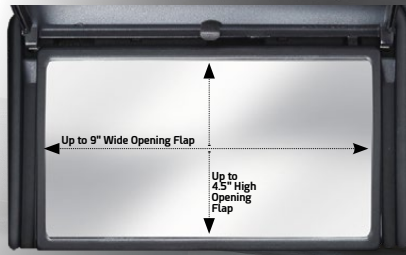

The ultimate storage solution easily attaches to your factory sun visors.

G.E.A.R. MOLLE VISOR COVER

Keep all your small tools and registration information within easy reach with the Smittybilt G.E.A.R. MOLLE Visor Cover. Each cover is made from 600 denier polyester, slides easily on to your sun visor and transforms unused space into a handy storage area. A new member of Smittybilt's G.E.A.R. family of accessories, this convenient organizer can hold pens, sunglasses, mini-flashlights or other small tools. MOLLE/PALS-style webbing will not come loose under the harshest off-road conditions. The visor cover also features a clear window to hold your license or registration, one side pocket and a VELCRO® flap to access the factory visor mirror.

FEATURES:

- Manufactured from 600 denier polyester
- Easy, slip-on installation to most factory sun visors
- Utilizes MOLLE/PALS modular attachment system
- Black-and-tan color combination popular with overlanding and military enthusiasts
- 4.5" x 9" window for factory visor mirror
- Clear pocket for registration and license
- Attach pens, sunglasses, tools, small flashlights or mini repair kits
- Adjustable straps can be pulled out and reconfigured to fit larger items, such as phones
- Visor cover only - accessories not included

6.5"H x 4.5"W x 4"D (Closed)

- 5 MAP BAG**
- Removable vinyl sleeve for map or document storage and protection
 - VELCRO® face opens to reveal clear ID and registration pockets
 - Front ID or badge holder
 - Three slots for writing instrument storage
 - Removable back straps
 - ALICE clip-compatible