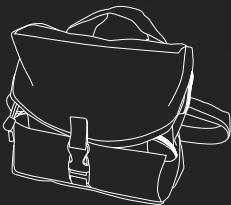

FEATURES:

- Manufactured from 600 denier polyester
- Easy, slip-on installation to most factory sun visors
- Utilizes MOLLE/PALS modular attachment system
- Black-and-tan color combination popular with overlanding and military enthusiasts
- 4.5" x 9" window for factory visor mirror
- Clear pocket for registration and license
- Attach pens, sunglasses, tools, small flashlights or mini repair kits
- Adjustable straps can be pulled out and reconfigured to fit larger items, such as phones
- Visor cover only - accessories not included

PART	DESCRIPTION	JOBBER	US MAP	CANADA MAP
56644	G.E.A.R. MOLLE VISOR COVER	\$29.99	\$29.99	\$40.99

G.E.A.R. MOLLE BAG KIT

Smittybilt has the ultimate organizing solution with their new MOLLE Bag Kit, a set of five sturdy bags that provides a flexible and convenient way to store all your day-to-day accessories and trail necessities. Part of Smittybilt's G.E.A.R. series of seat covers and accessories, these bags feature PALS-style webbing and are compatible with the MOLLE (Modular Lightweight Load-carrying Equipment) system.

PART	DESCRIPTION	JOBBER	US MAP	CANADA MAP
56633	G.E.A.R. MOLLE BAG KIT	\$79.99	\$79.99	\$107.99

FEATURES:

- 1 FOLD-OUT MEDICAL BAG**
- Three fold-out compartments with zippered closures
 - Adjustable and removable shoulder strap
 - Convenient carrying handle
 - Modular attachment straps

9"H x 10"W x 5"D (Closed)

- 3 UTILITY SHOULDER BAG**
- Large main compartment with zipper enclosure
 - Three internal pockets
 - Removable shoulder strap
 - VELCRO® near the opening for identification tag attachment
 - Modular attachment straps
 - Heavy duty PALS-style webbing