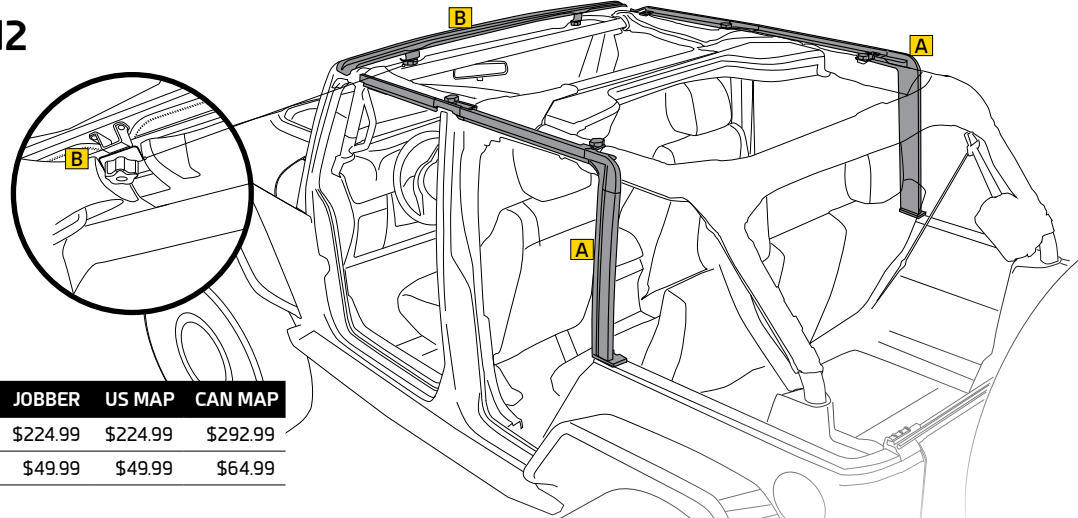

DOOR SURROUND & GEN2 WINDSHIELD CHANNEL

2007-2018 JEEP JK 2/4 DOOR

1. **A** O.E. Style Door Surrounds
   - **B** GEN2 Windshield Header Channel
2. Can be purchased separately

PART #	DESCRIPTION	JOBBER	US MAP	CAN MAP
91406	O.E. Style Door Surrounds - JK 4DR	$224.99	$224.99	$292.99
90106	GEN2 Windshield Header - JK 2DR/4DR	$49.99	$49.99	$64.99