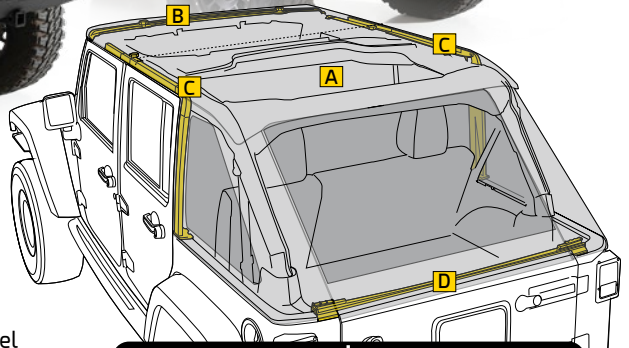

NEW AND IMPROVED!

BOWLESS COMBO TOP KIT

2007-2018 JEEP JK 2/4 DOOR

- DOT approved tinted vinyl windows
- Front internal storage compartments for easy access
- Heavy duty buckle system to prevent flapping
- Seams/stitch holes heat-sealed to prevent leaking
- Self-correcting zippers run smoother and last longer
- Durable materials resist fading and stretching
- Easy storage and packing of side curtains
- Also available in traditional Black Diamond fabric

BOWLESS COMBO TOP KIT

"Everything you need in one box!"

Kit includes:

- A** Bowless Combo Top
- B** **Watertight** windshield channel
- C** **Watertight** OE-style door surrounds
- D** Tailgate channel
- E** All hardware (not shown)

In-between seasons?
Open it part way during Spring and Fall!

ProT3K <small>Trident Structure</small>	BLACK DIAMOND
37oz. Multi layered wrinkle free fabric	28oz. Marine grade, OEM diamond style material
40 -mil. D.O.T. - Approved tinted vinyl window	30 -mil. D.O.T. - Approved tinted vinyl window
TRIPLE LAYERED FOR ULTIMATE INSULATION AND NOISE REDUCTION	DUAL LAYERED FOR PROTECTION
HRS LIMITED LIFETIME WARRANTY HEAT RAIN SNOW	HRS 5 YEAR WARRANTY HEAT RAIN SNOW
FIRST LAYER Exterior stripe canvas with European styling	FIRST LAYER Durable black diamond PVC vinyl
CENTER LAYER Rubber /PVC for maximum waterproof protection	BOTTOM LAYER Heavy-duty polyester material
BOTTOM LAYER Smooth cotton canvas for maximum noise reduction	
-22°F Exceeds SAE J323B standards -30°C	EQUAL TO O.E. SPECS
10db Quieter than standard top	