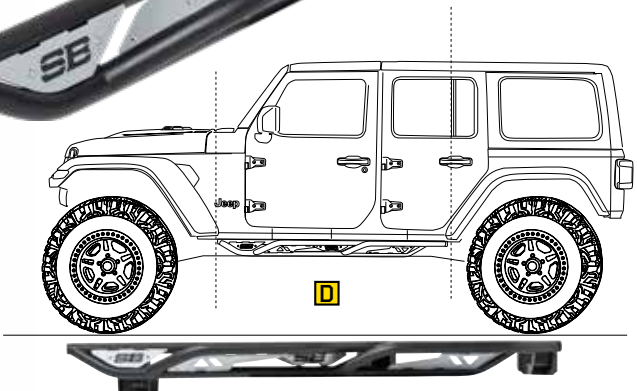

APOLLO SLIDERS with STEP

- › Fits 2018+ Jeep JL 2/4 Door
- › Fits 2007-2018 Jeep JK 2/4 Door

- **A** New Jeep JK and JL applications
- **B** Heavy-duty steel tube side bar
- **C** Removable sheet metal for customization
- **D** Wheel-to-wheel coverage for maximum protection
- **E** Dual girder system protects sides and under section
- **F** One-piece design with 1.5" steel tubing
- **G** Sold as pairs

APOLLO SLIDERS WITH STEP				
MAKE	PART#	Jobber	U.S. Map	CAN Map
2018+ Jeep JL 2 Door	77733	$507.99	$501.99	$677.99
2018+ Jeep JL 4 Door	77734	$549.99	$549.99	$742.99
2007-2018 Jeep JK 2 Door	76733	$507.99	$507.99	$677.99
2007-2018 Jeep JK 4 Door	76734	$549.99	$549.99	$742.99