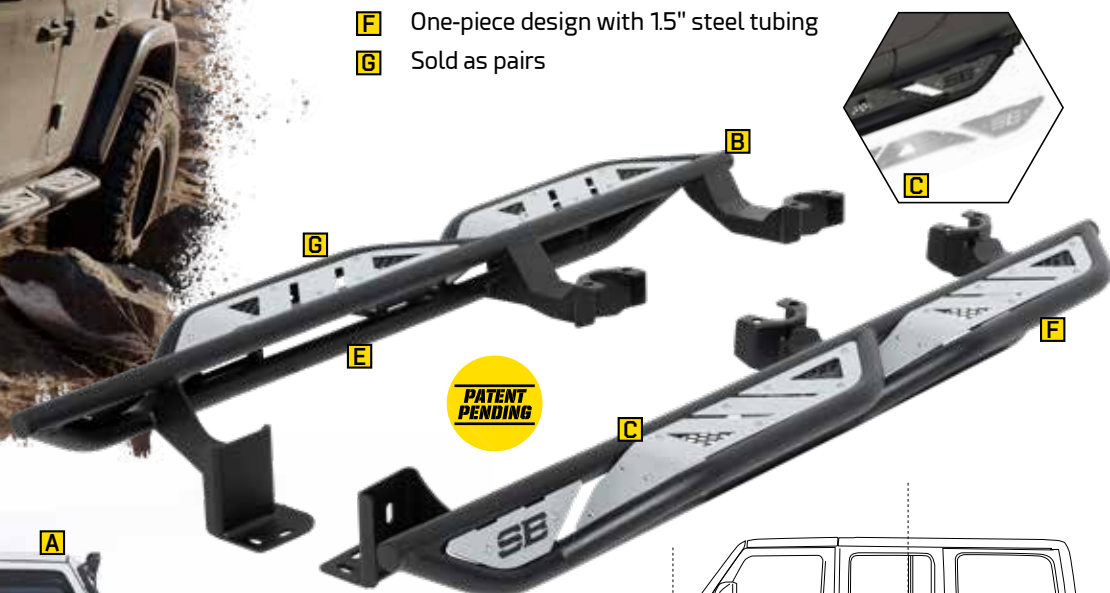

APOLLO SLIDERS with STEP

- › Fits 2018+ Jeep JL 2/4 Door
- › Fits 2007-2018 Jeep JK 2/4 Door

- **A** New Jeep JK and JL applications
- **B** Heavy-duty steel tube side bar
- **C** Removable sheet metal for customization
- **D** Wheel-to-wheel coverage for maximum protection
- **E** Dual girder system protects sides and under section
- **F** One-piece design with 1.5" steel tubing
- **G** Sold as pairs

APOLLO SLIDERS WITH STEP				
MAKE	PART#	Jobber	U.S. Map	CAN Map
2018+ Jeep JL 2 Door	77733	$507.99	$501.99	$677.99
2018+ Jeep JL 4 Door	77734	$549.99	$549.99	$742.99
2007-2018 Jeep JK 2 Door	76733	$507.99	$507.99	$677.99
2007-2018 Jeep JK 4 Door	76734	$549.99	$549.99	$742.99