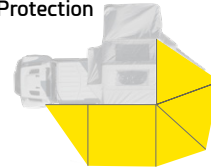

OVERLANDING 270 DEGREE AWNING/WALLS

The Smittybilt 270 Degree Awning pulls out and can be set in seconds while providing you enough sun protection to enjoy the sights. With a sleek and rugged design, you can rest easy knowing this awning will withstand the elements. Rugged construction with lightweight extruded aluminum backbone system and self-contained telescopic twist-lock poles all contained in a heavy-duty zippered PVC travel cover to protect your awning from getting beat down on while traveling to your destination. Optional walls zip in place to provide additional shade and protection from the elements.

- **A** 270 degree coverage and 123 square feet of shade/uv protection
- **B** Color matched to SB GEN2 Tents and Hardshell Tent
- **C** Universal extreme duty mounting bracket systems fits most roof racks or crossbars
- **D** Nine tie down points for securing drop down legs and to control water run off included for maximum versatility
- **E** Patented recess-stored aluminum twist-lock poles
- **F** Driver side mounting with u-bolts and clamp bolts
- **G** Five adjustable support poles for enhanced strength
- **H** Attachable rear flap for added coverage
- **I** 600D Oxford polyester material
- **J** 1000G heavy-duty PVC travel cover
- **K** Stakes and guy ropes included for all tie-down points
- **L** Designed for quick setup and tear down
- **M** 10-gauge expandable zipper for accessory wall enclosure fitment (walls sold separately)

DESCRIPTION	PART#	JOBBER	US MAP
270 DEGREE AWNING (DRIVER SIDE)	2795	$849.99	$849.99
270 DEGREE WALLS	2895	$549.99	$549.99