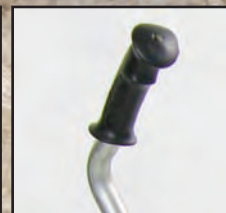

### The W.A.S.P. (Winch Anchor Support Platform)

When harsh conditions are an understatement and the only closest anchor point is a mile away you can count on the Winch Anchor Support Platform or The "W.A.S.P." to get you out of that bad spot. This system is designed to work in mud, snow, rocky or loose gravel. The W.A.S.P. has three settings for all the possible soil conditions and is completely adjustable. It is the only system that you can count on when you're wheeling by yourself and get stuck. The W.A.S.P. completely knocks down and comes with a heavy-duty storage bag. When you're wheeling and need assistance look to Smittybilt to be there when you need someone the most.

- Three angle settings depending on the soil conditions
- Flexible mast to accommodate any angle
- Solid breaker head to breakthrough the toughest ground
- 40" x 24" x 30" when completely open
- Completely collapsible system and includes a storage bag

STORAGE BAG

3-ANGLE SETTINGS

4.5 TON D-RING

EASY GRIP HANDLE

PART#	DESCRIPTION	JOBBER
2727	Winch Anchor Support Platform	\$149.99