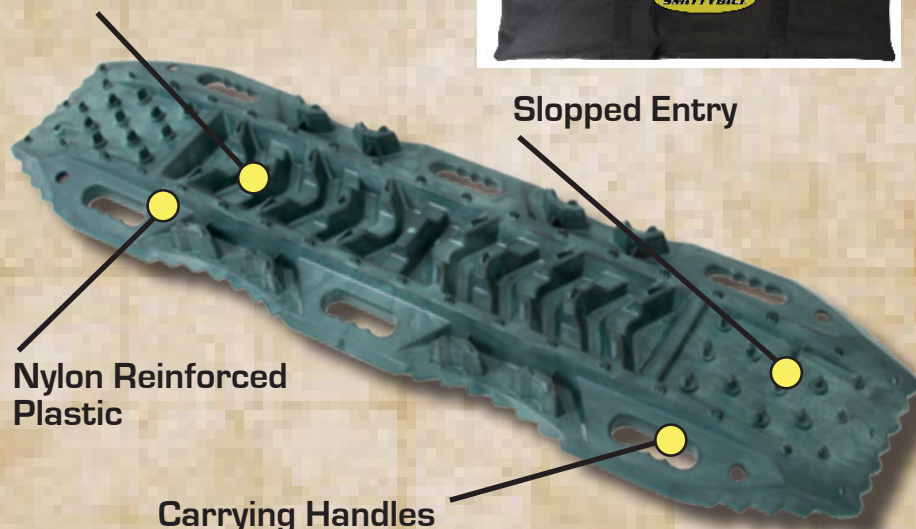

SMITTYBILT

NEWS

CLASS: SB 3 ISSUE: 24 MONTH/YEAR: APRIL 2011 PRODUCT HIGHLIGHT: PICK IT UP BAG/ELEMENT RAMPS

PICK IT UP MESH BAG

Pack it in and pack it out. That's our saying. Smittybilt wants to make sure our trails are clean and open for future generations of wheelers. The new Pick It Up Mesh-Bag is the perfect receptacle for trash and discarded items on the trail. It easily attaches to your vehicles roll bar or spare tire keeping your trash out of the way. Help keep our trails and off road areas open. When you're out wheelin' be responsible and take your trash with you.

APPLICATION

Mesh Bag

PART#

2792

- Simple way to carry trash off the trail
- Straps easily around roll bar or back tire
- Back pack style allows you to use as a beach bag
- Made of heavy-duty nylon mesh
- Durable enough to last a lifetime

ELEMENT RAMPS

The new Smittybilt Element Ramps are the perfect traction aid for inclement weather conditions or any type of loose terrain. They feature heavy-duty nylon reinforced plastic construction and high traction surfaces to get you out of the mud, snow or sand with ease. Each ramp can support up to 7,700 lbs. Ramps are sold in pairs and come with a durable nylon storage bag. Be prepared for anything with Smittybilt Element Ramps.

APPLICATION

Element Ramps

PART#

2790

Each ramp supports up to 7,700 lbs. on flat surfaces

400 W Artesia Blvd, Compton, CA 90220 • TOLL FREE: 1-888-717-5797
PHONE: 1-310-762-9944 FAX: 1-310-762-2297